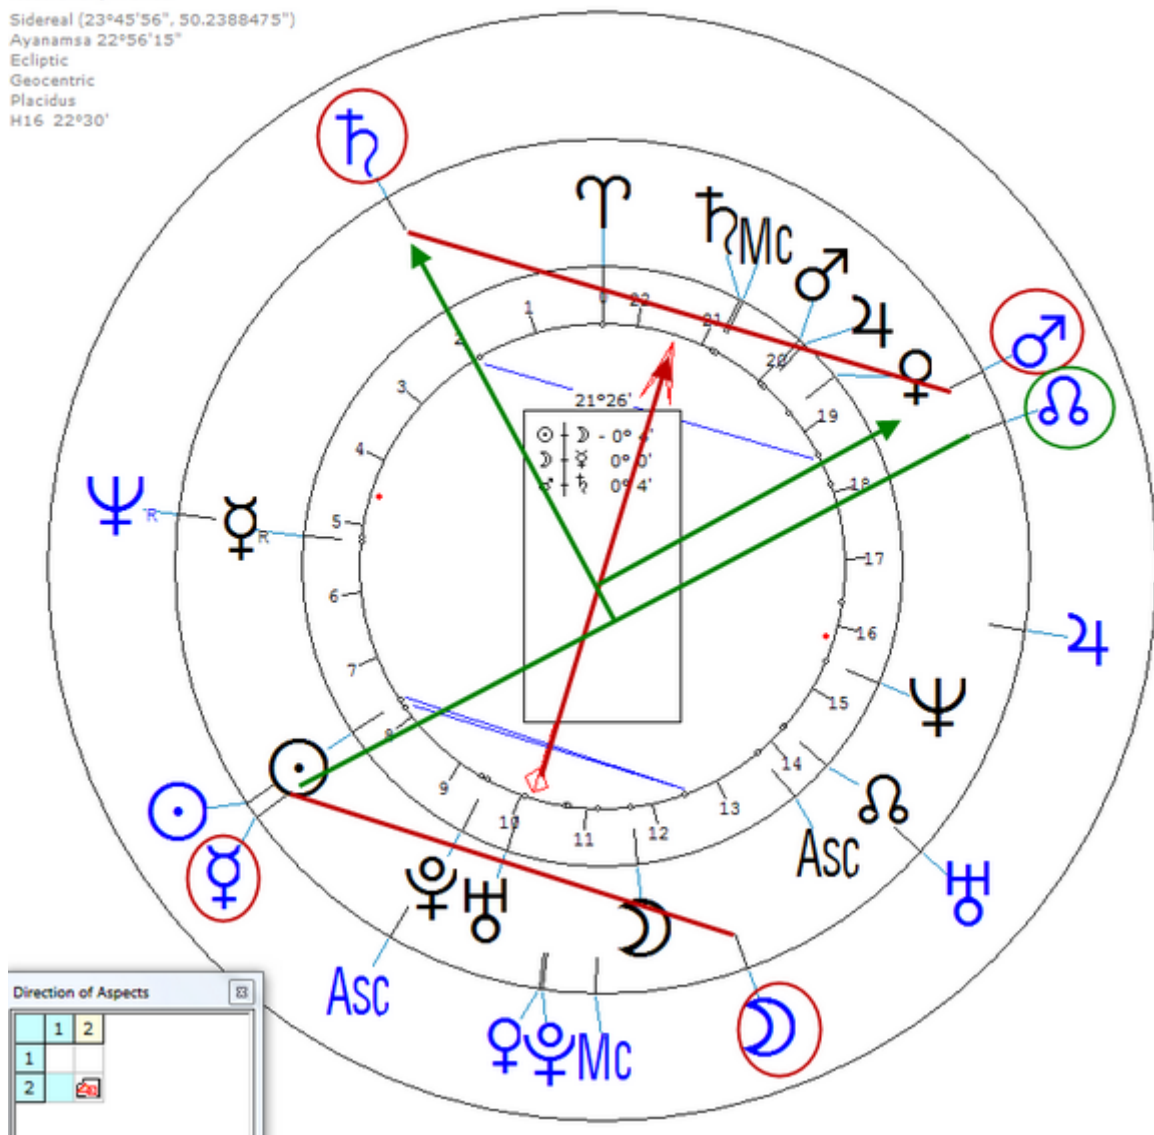

Collobert, Danielle

23 July 1940 at 19:00 (= 7:00 PM)Rostrenen, France, 48n1413, 3w1855
French author, poet and journalist.

<https://www.astro.com/astro-databank/Collobert,_Danielle>

She died, by her own hand, in Paris on 23 July 1978.

Solar Return (Harmonic 16)

Solar $\sigma/\hbar$ = Solar $\mathcal{D}/\mathcal{F}$; Solar $\mathcal{F}/\mathcal{O}$ = Solar σ = Solar $\hbar$

He has in Natal (Harmonic 128): $\mathcal{D}_n / \mathcal{F}_n = \sigma_n / \hbar_n = \odot_n$

Collobert, Danielle
23 July 1940 Tue 19:00 (GMT+2) 48n14 3e19
Rostrenen, France
Sidereal (23°45'56", 50.2388475")
Ayanamsa 22°56'15"
Ecliptic
Geocentric
Placidus
H16 22°30'